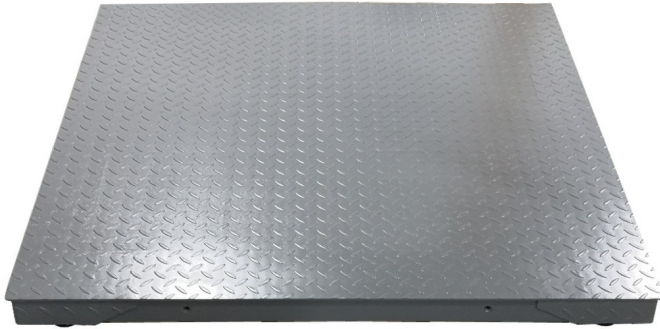

TCS Platform scale

Features:

- Rugged construction stands up to industrial use;
- Chequered plate surface for added grip Approximately five-meters shielded and anti-rat cable;
- TCS platform scales offer durability and quality construction for a variety of different applications. It features a large steel base with a chequered plate surface. The platforms are available with or without indicators.

Specifications

Model	TCSS 4-1t/2t	TCSS 4-3t	TCSS 5-1t/2t	TCSS 5-3t
Capacity (kg)	1000 / 2000	3000	1000 / 2000	3000
Division (kg)	0.5	1	0.5	1
Pan Size (mm)	1200 x 1200		1500 x 1500	
Loadcells (num)	4			
Loadcell (Exciation Voltage)	10-15V DCV			
Stabilisation Time (sec)	2			
Operation Temperate	-10 °C to 40 °C			
Housing	Mild Steel Base			
Cable Length	5M			
Overall Dim. (mm) (W x D x H)	1200 x 1200 x 110		1500 x 1500 x 110	
Net Weight (kg)	83		118	